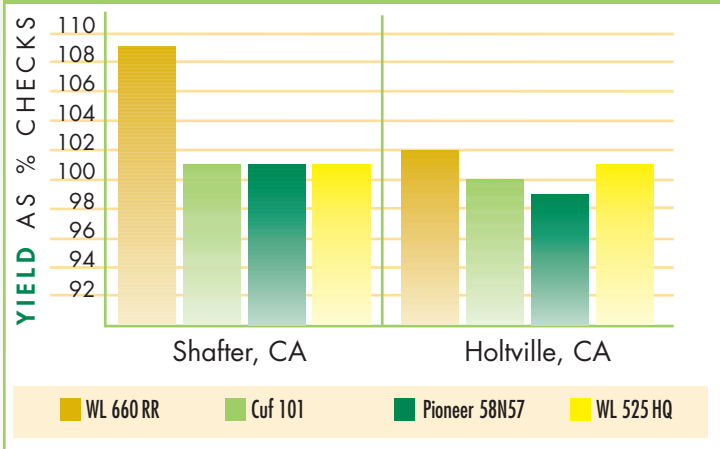

Planting WL 660 RR alfalfa and utilizing the Roundup Ready weed control system provides many benefits over conventional herbicide programs:

- Unmatched weed control at both stand establishment and in established stands means fewer weeds and higher quality hay and haylage, resulting in more milk per ton fed and higher %TDN when tested.
- Superior crop safety at all growth stages with the Roundup Ready weed control system delivers increased yield potential in both the establishment year and subsequent years.
- The simplicity of using a single herbicide (Roundup) provides superior weed control with no need to tank-mix; one herbicide does it all.
- Flexibility in timing of application allows growers utilizing the Roundup Ready system to spray when necessary; no carryover or crop rotation limitations.
- Minimal wait (5 days) after Roundup application before haying/feeding.

WL 660 RR

■ Area of Primary Adaptation

WL 660RR Delivers Exceptional Value!

Outstanding yield potential and superior feed value make WL 660RR the variety of choice for cash hay and dairy producers looking for an FD=9 alfalfa that maximizes production and profitability in their operations while utilizing the breakthrough benefits of the Roundup Ready weed control system.

W-L Research

800-723-7333 • Fresno, CA
 800-624-8904 • Nampa, ID
 800-406-7662 • Madison, WI

wlresearch.com

WL 660RR Yields More Tons

The outstanding benefits of the Roundup Ready alfalfa weed control system vs. an unsprayed conventional variety are shown here.