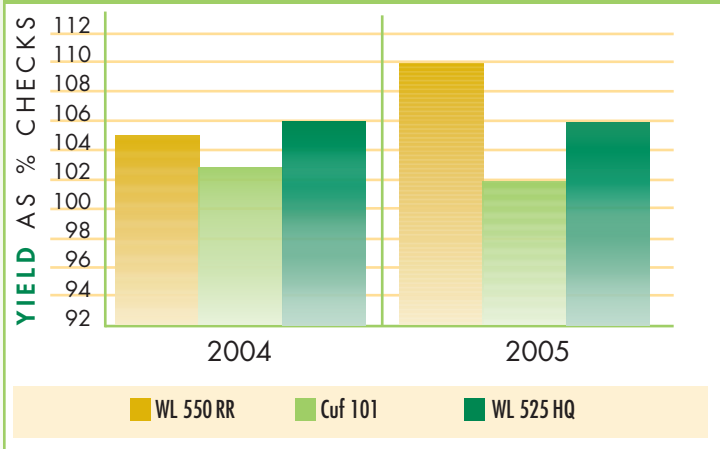

Planting WL 550 RR alfalfa and utilizing the Roundup Ready weed control system provides many benefits vs. conventional herbicide programs:

- Unmatched weed control at both stand establishment and in established stands means fewer weeds and higher quality hay and haylage, resulting in more milk per ton fed and higher %TDN when tested.
- Superior crop safety with the Roundup Ready weed control system delivers increased yield potential in both the establishment year and subsequent years.
- The simplicity of using a single herbicide (Roundup) provides superior weed control with no need to tank-mix; one herbicide does it all.
- Flexibility in timing of application allows growers utilizing the Roundup Ready system in alfalfa the ability to spray when necessary; no crop rotation limitations.

WL 550 RR

■ Area of Primary Adaptation

W-L Research

800-723-7333 • Fresno, CA
 800-624-8904 • Nampa, ID
 800-406-7662 • Madison, WI

wlresearch.com

WL 550 RR Delivers Superior Profitability!

Outstanding yield potential and superior feed value make WL 550 RR the variety of choice for cash hay and dairy producers looking to maximize production and profitability in their operations while utilizing the breakthrough benefits of the Roundup Ready weed control system.

WL 550 RR Yields More Tons

The outstanding benefits of the Roundup Ready alfalfa weed control system vs. an unsprayed conventional variety are shown here.

Agronomic Traits

Fall Dormancy	8.2
Winter Activity	High
Forage Yield Index	108%
Digestibility/Feed Value	Superior
Hay Quality (%TDN)	Excellent
Persistence Index	Very High
Aphid Resistance Index	15/15
Recovery After Harvest	Very Fast
Wet Soil Tolerance	Excellent
Traffic Tolerance	Very Good
Standability	Excellent